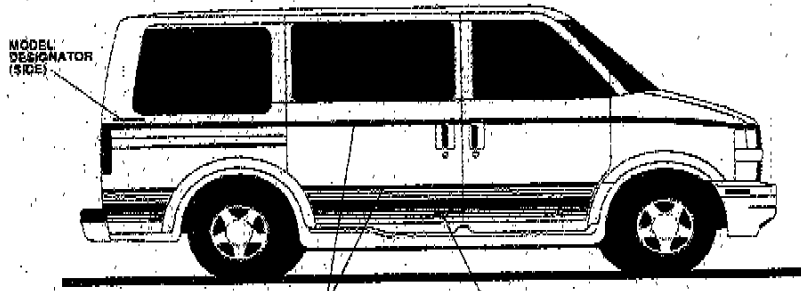

PASSPORT Series

Available On Astrorotation
Mer-Van Chassis

LOW-TOP VERSION

122 IN. CHEVROLET-MP1000/GMC-MP102

ROLL GOOD PARTS
 514 13/16" Dual Pin Stripe (64")
 607A 5-1/8" Rocker Strips (21')

OTHER PARTS
 Model Designators (4 ea.)
 Windshield Logos