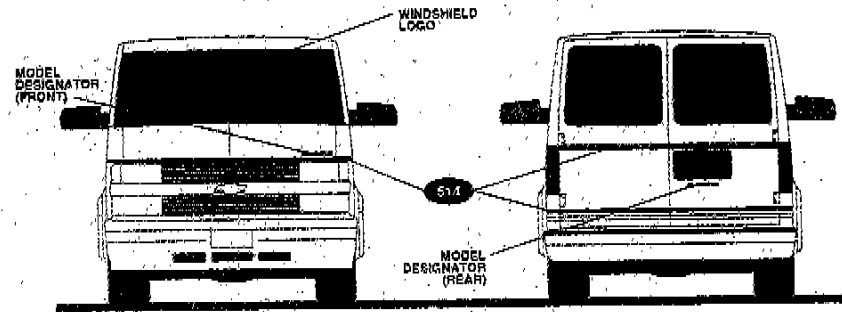

PASSPORT Series

Available On Astrorotation
Mer-Van Chassis

LOW-TOP VERSION

122 IN. CHEVROLET-MP1000/GMC-MP102

ROLL GOOD PARTS
 514 13/16" Dual Pin Stripe (64")
 607A 5-1/8" Rocker Strips (21')

OTHER PARTS
 Model Designators (4 ea.)
 Windshield Logos