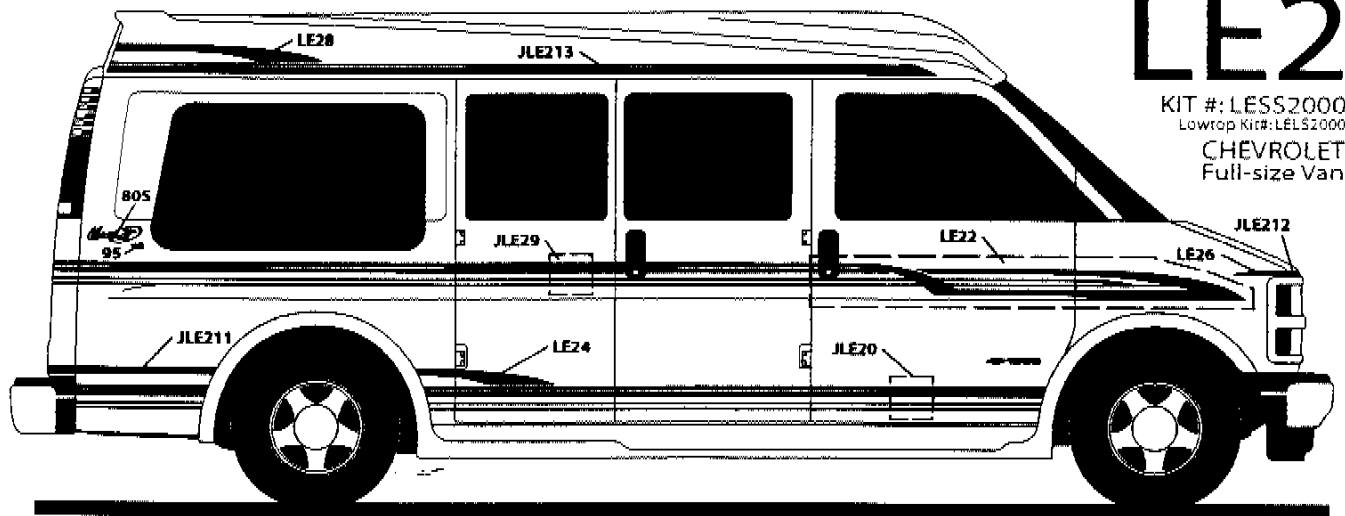

LE2

KIT #: LESS2000
 Lowtop Kit#: LE1S2000
CHEVROLET
 Full-size Van

- | | | | | | |
|--|--------|-----------------------------|--|--------|---------------------------------|
| | LE21 | LEFT SIDE
MAIN GRAPHIC | | LE25 | LEFT SIDE
END CAP GRAPHIC |
| | LE2 | RIGHT SIDE
MAIN GRAPHIC | | LE26 | RIGHT SIDE
END CAP GRAPHIC |
| | LE23 | LEFT SIDE
LOWER GRAPHIC | | LE27 | LEFT SIDE
SPORT TOP GRAPHIC |
| | LE24 | RIGHT SIDE
LOWER GRAPHIC | | LE28 | RIGHT SIDE
SPORT TOP GRAPHIC |
| | JLE29 | MAIN GRAPHIC PULLOFF (27') | | JLE213 | SPORT TOP STRIPE |
| | JLE20 | ROCKER STRIPE (21'-6") | | 805 | LG MARK III LOGO (4) |
| | JLE211 | LOWER GRAPHIC PULLOFF (11') | | 95 | ICONS (3) |
| | JLE212 | END CAP PULLOFF (7') | | | |