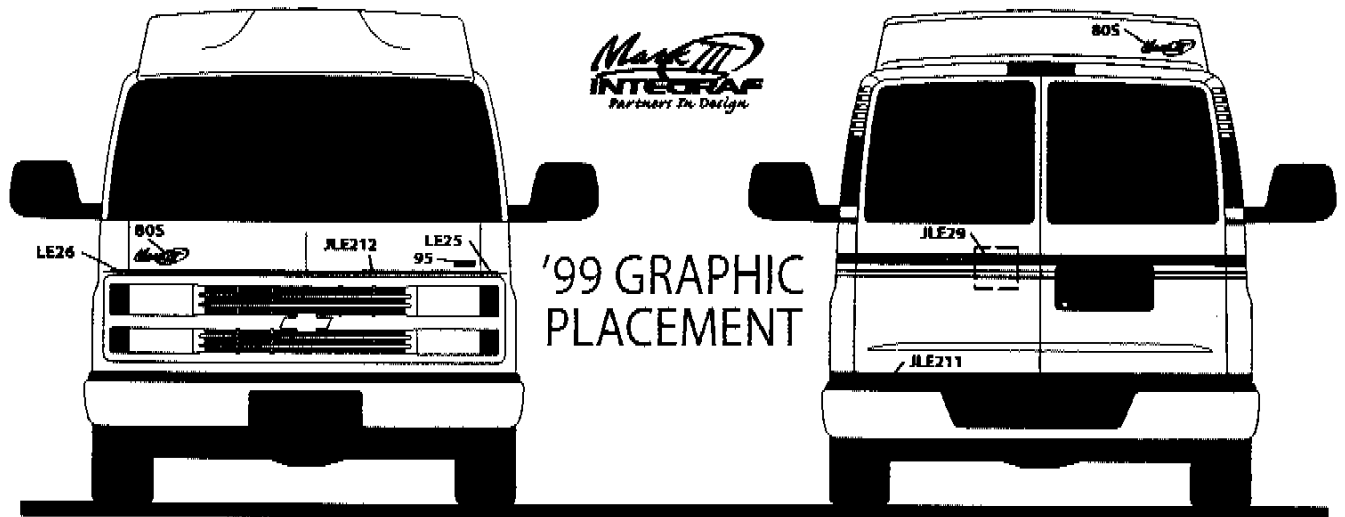

LE2

KIT #: LESS2000
 Lowtop Kit#: LE1S2000
CHEVROLET
 Full-size Van

- | | | | | | |
|--|--------|-----------------------------|--|--------|---------------------------------|
| | LE21 | LEFT SIDE
MAIN GRAPHIC | | LE25 | LEFT SIDE
END CAP GRAPHIC |
| | LE2 | RIGHT SIDE
MAIN GRAPHIC | | LE26 | RIGHT SIDE
END CAP GRAPHIC |
| | LE23 | LEFT SIDE
LOWER GRAPHIC | | LE27 | LEFT SIDE
SPORT TOP GRAPHIC |
| | LE24 | RIGHT SIDE
LOWER GRAPHIC | | LE28 | RIGHT SIDE
SPORT TOP GRAPHIC |
| | JLE29 | MAIN GRAPHIC PULLOFF (27') | | JLE213 | SPORT TOP STRIPE |
| | JLE20 | ROCKER STRIPE (21'-6") | | 805 | LG MARK III LOGO (4) |
| | JLE211 | LOWER GRAPHIC PULLOFF (11') | | 95 | ICONS (3) |
| | JLE212 | END CAP PULLOFF (7') | | | |