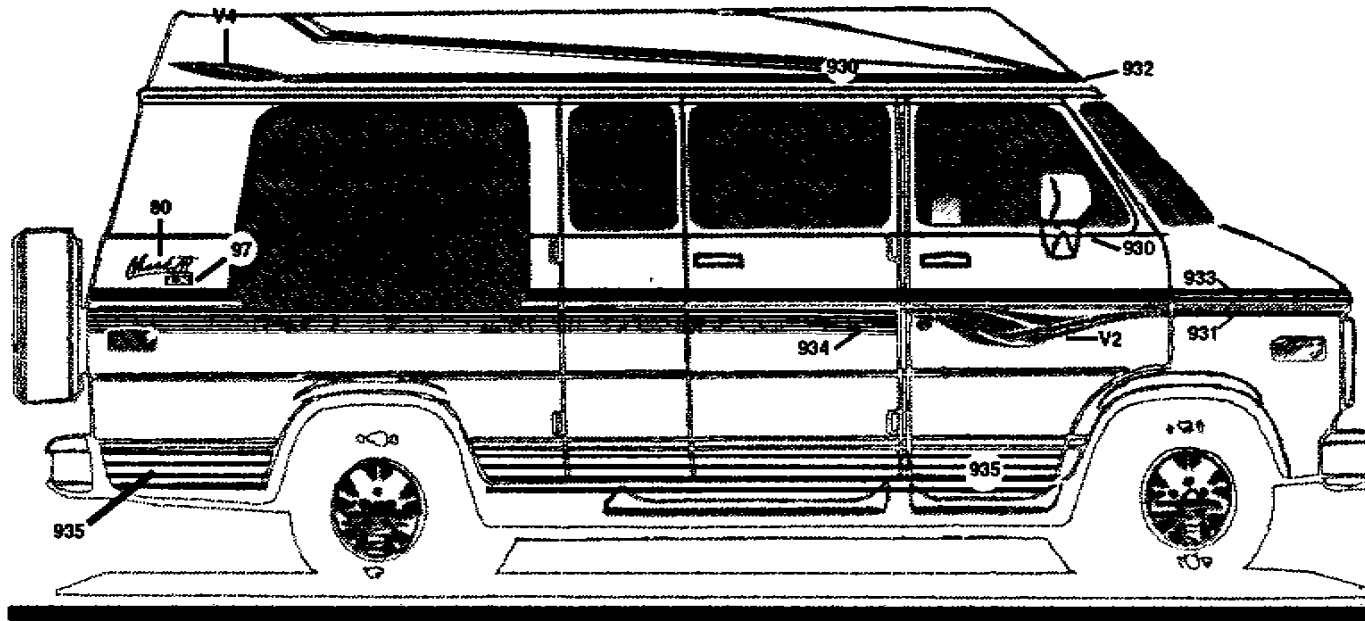

TOTAL VICTORY

LX

SERIES

available on all Ford, Dodge, Chevrolet and GMC chassis

T.V. TOP KIT V-200

LT Kit V-100

shown on CHEVROLET/GMC G-20 CHASSIS

■ DIE CUT PARTS

- V1  LEFT SIDE VICTORY BODY GRAPHIC
- V2  RIGHT SIDE VICTORY BODY GRAPHIC
- V3  LEFT T.V. TOP VICTORY GRAPHIC
- V4  RIGHT T.V. TOP VICTORY GRAPHIC
- 80  LARGE MARK III LOGO (1 LEFT, 1 RIGHT)
- 97  LX ICON (1 LEFT, 1 RIGHT)

■ ROLL GOOD PARTS

- 934  3 7/16 BODY STRIPE
- 935  4 3/4 ROCKER STRIPE
- 931  1 1/16 HOOD STRIPE
- 933  1 5/16 LX STRIPE
- 930  3/8 WINDOW STRIPE
- 932  1 1/8 T.V. TOP STRIPE
- 930  3/8 WINDOW STRIPE

■ OTHER PARTS