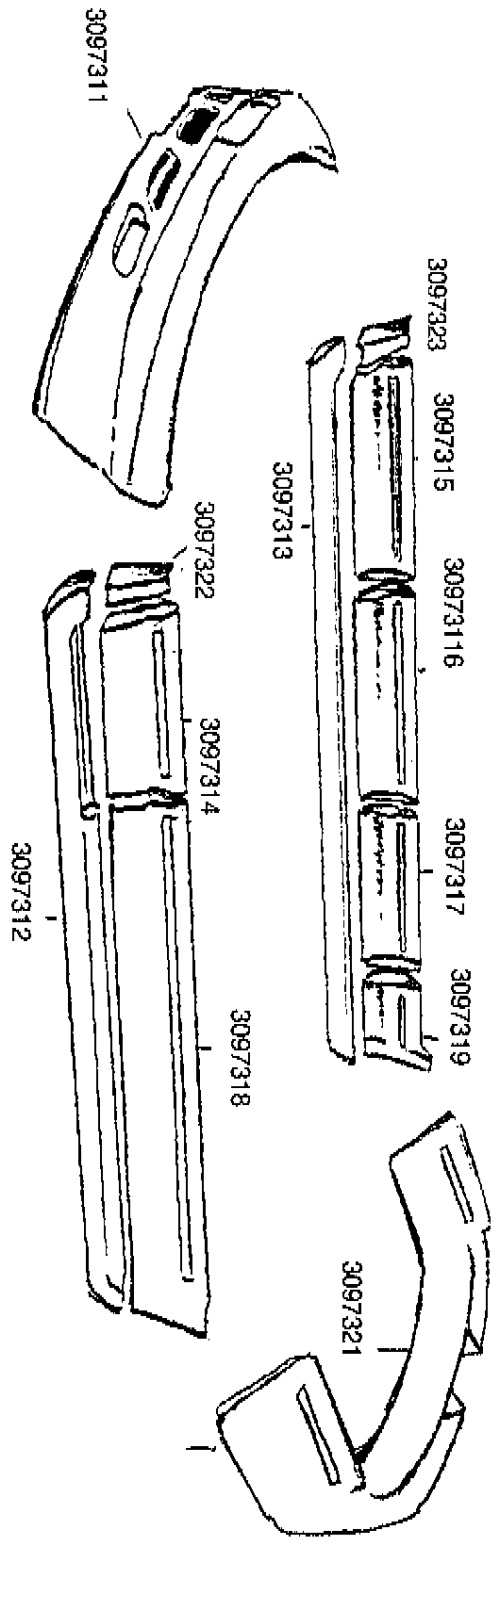

# East Coast Automotive Toys 1-877-828-VANS

**Kit #3097310 1996 to current Chevrolet Ground Effects Kit**

Part #	Description
3097311	Front Bumper
3097312	Driver Running Board
3097313	Passenger Running Board
3097321	Rear Bumper w/Quarters
3097314	Driver Front Door
3097315	Passenger Front Door
3097316	Passenger 60% Front Cargo Door
3097317	Passenger 40% Rear Cargo Door
3097318	Driver Body Panel
3097319	Passenger Body Panel
3097322	Driver Front Cap
3097323	Passenger Front Cap