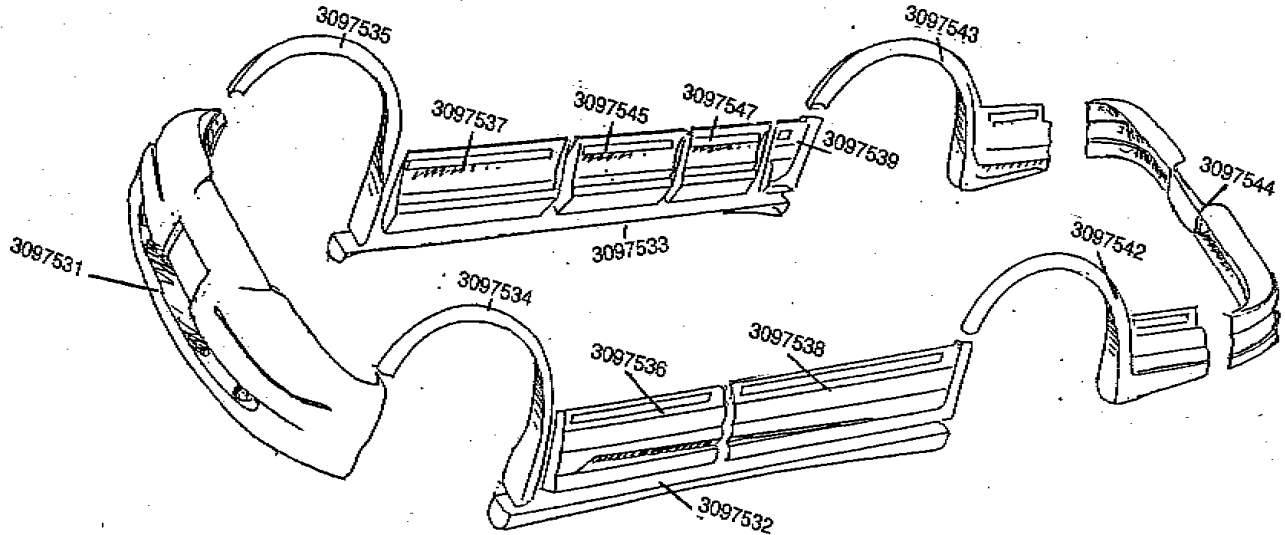

**EAST COAST AUTO TOYS  
STARCRAFT EDITION**

**NO BOLT BAG REQUIRED**  
**NO SECONDARY PARTS REQUIRED**

3097530 Starcraft G-Van Ground Effects 96'-Current	
Part #	Description
3097531	Front Bumper
3097544	Rear Bumper
3097532	Driver Running Board
3097533	Passenger Running Board
3097534	Driver Front Flare
3097536	Driver Front Door
3097538	Driver Body Panel
3097542	Driver Rear Flare w/Quarter
3097535	Passenger Front Flare
3097537	Passenger Front Door
3097545	Passenger 60% Door
3097547	Passenger 40% Door
3097539	Passenger Body Panel
3097543	Passenger Rear Flare w/Quarter

Rev.	Date	Auth.	Description
C	3/1/02	MPS	Revise Description

**3097530 Starcraft G-Van Ground Effects 96'-Current**