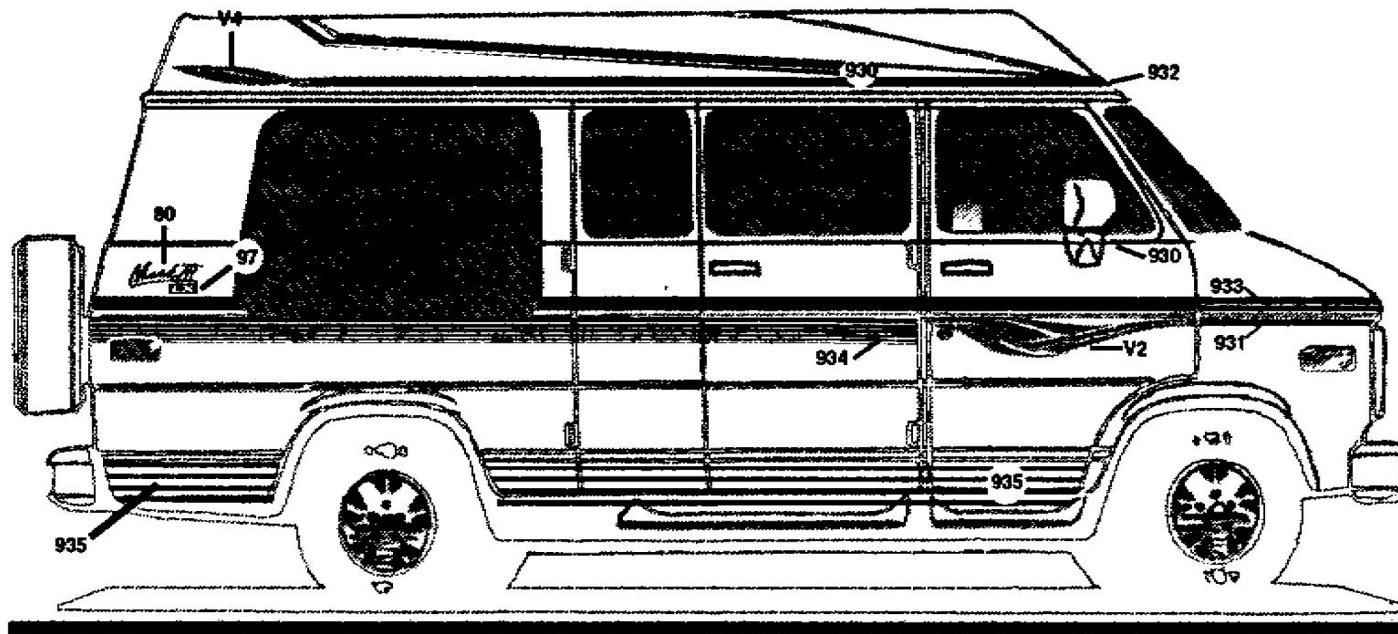

TOTAL VICTORY

LX

SERIES

available on all Ford, Dodge, Chevrolet and GMC chassis

T.V. TOP KIT V-200

LT KIT V-100

shown on CHEVROLET/GMC G-20 CHASSIS

DIE CUT PARTS

- V1  LEFT SIDE VICTORY BODY GRAPHIC
- V2  RIGHT SIDE VICTORY BODY GRAPHIC
- V3  LEFT T.V. TOP VICTORY GRAPHIC
- V4  RIGHT T.V. TOP VICTORY GRAPHIC
- 80  LARGE MARK III LOGO (1 LEFT, 1 RIGHT)
- 97  LX ICON (1 LEFT, 1 RIGHT)

ROLL GOOD PARTS

- 934  3 7/16 BODY STRIPE
- 935  4 3/4 ROCKER STRIPE
- 931  1 1/16 HOOD STRIPE
- 933  1 5/16 LX STRIPE
- 930  3/8 WINDOW STRIPE
- 932  1 1/8 T.V. TOP STRIPE
- 930  3/8 WINDOW STRIPE

OTHER PARTS